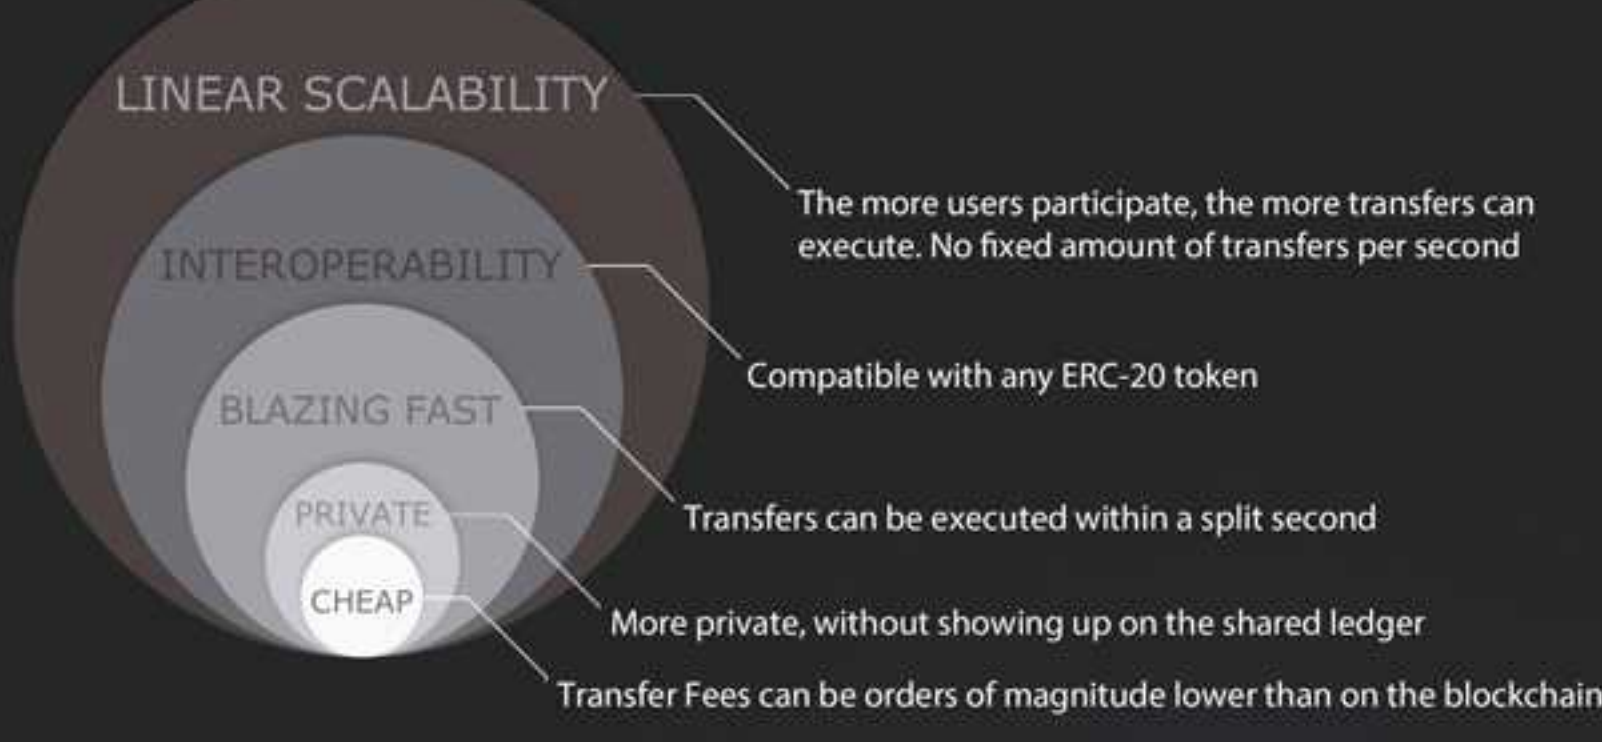

## ASSET SETTLEMENT

## (INTEGRATION OF LOCAL OFFICES WITH ZUFLO.IO MAIN SYSTEM BY LISK SIDECCHAIN CONCEPT)

FINANCE OPTION FLOW