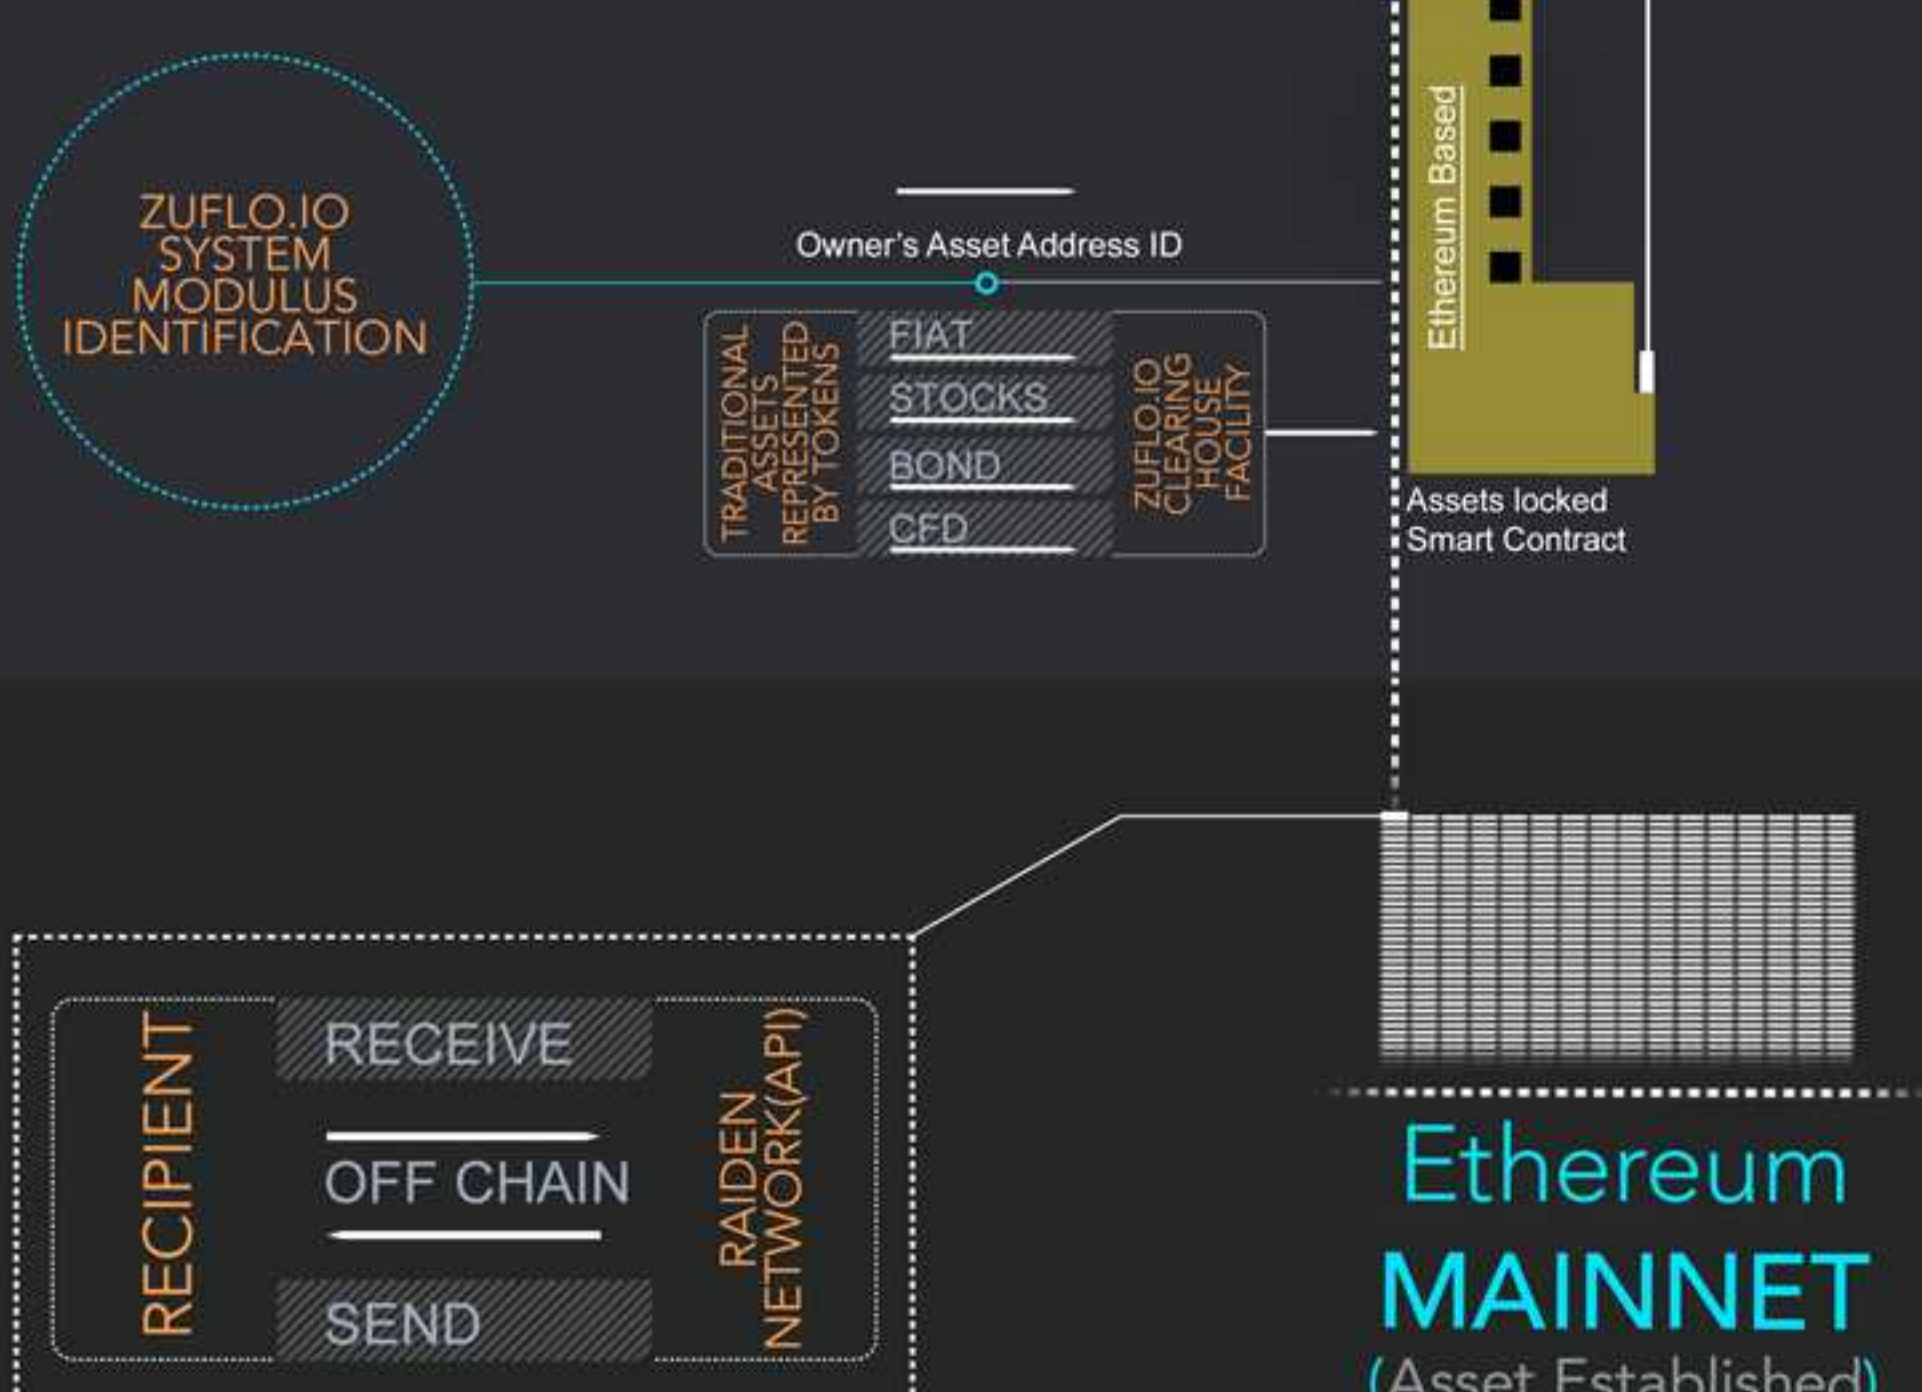

# TRADITIONAL ASSETS

ON RAIDEN NETWORK CRYPTO ASSETS ARE USUALLY ON NETWORK

## ASSET SETTLEMENT

## (INTEGRATION OF LOCAL OFFICES WITH ZUFLO.IO MAIN SYSTEM BY LISK SIDECCHAIN CONCEPT)

FINANCE OPTION FLOW

### Zuflo.io Main System Sidechain with LISK Mainchain