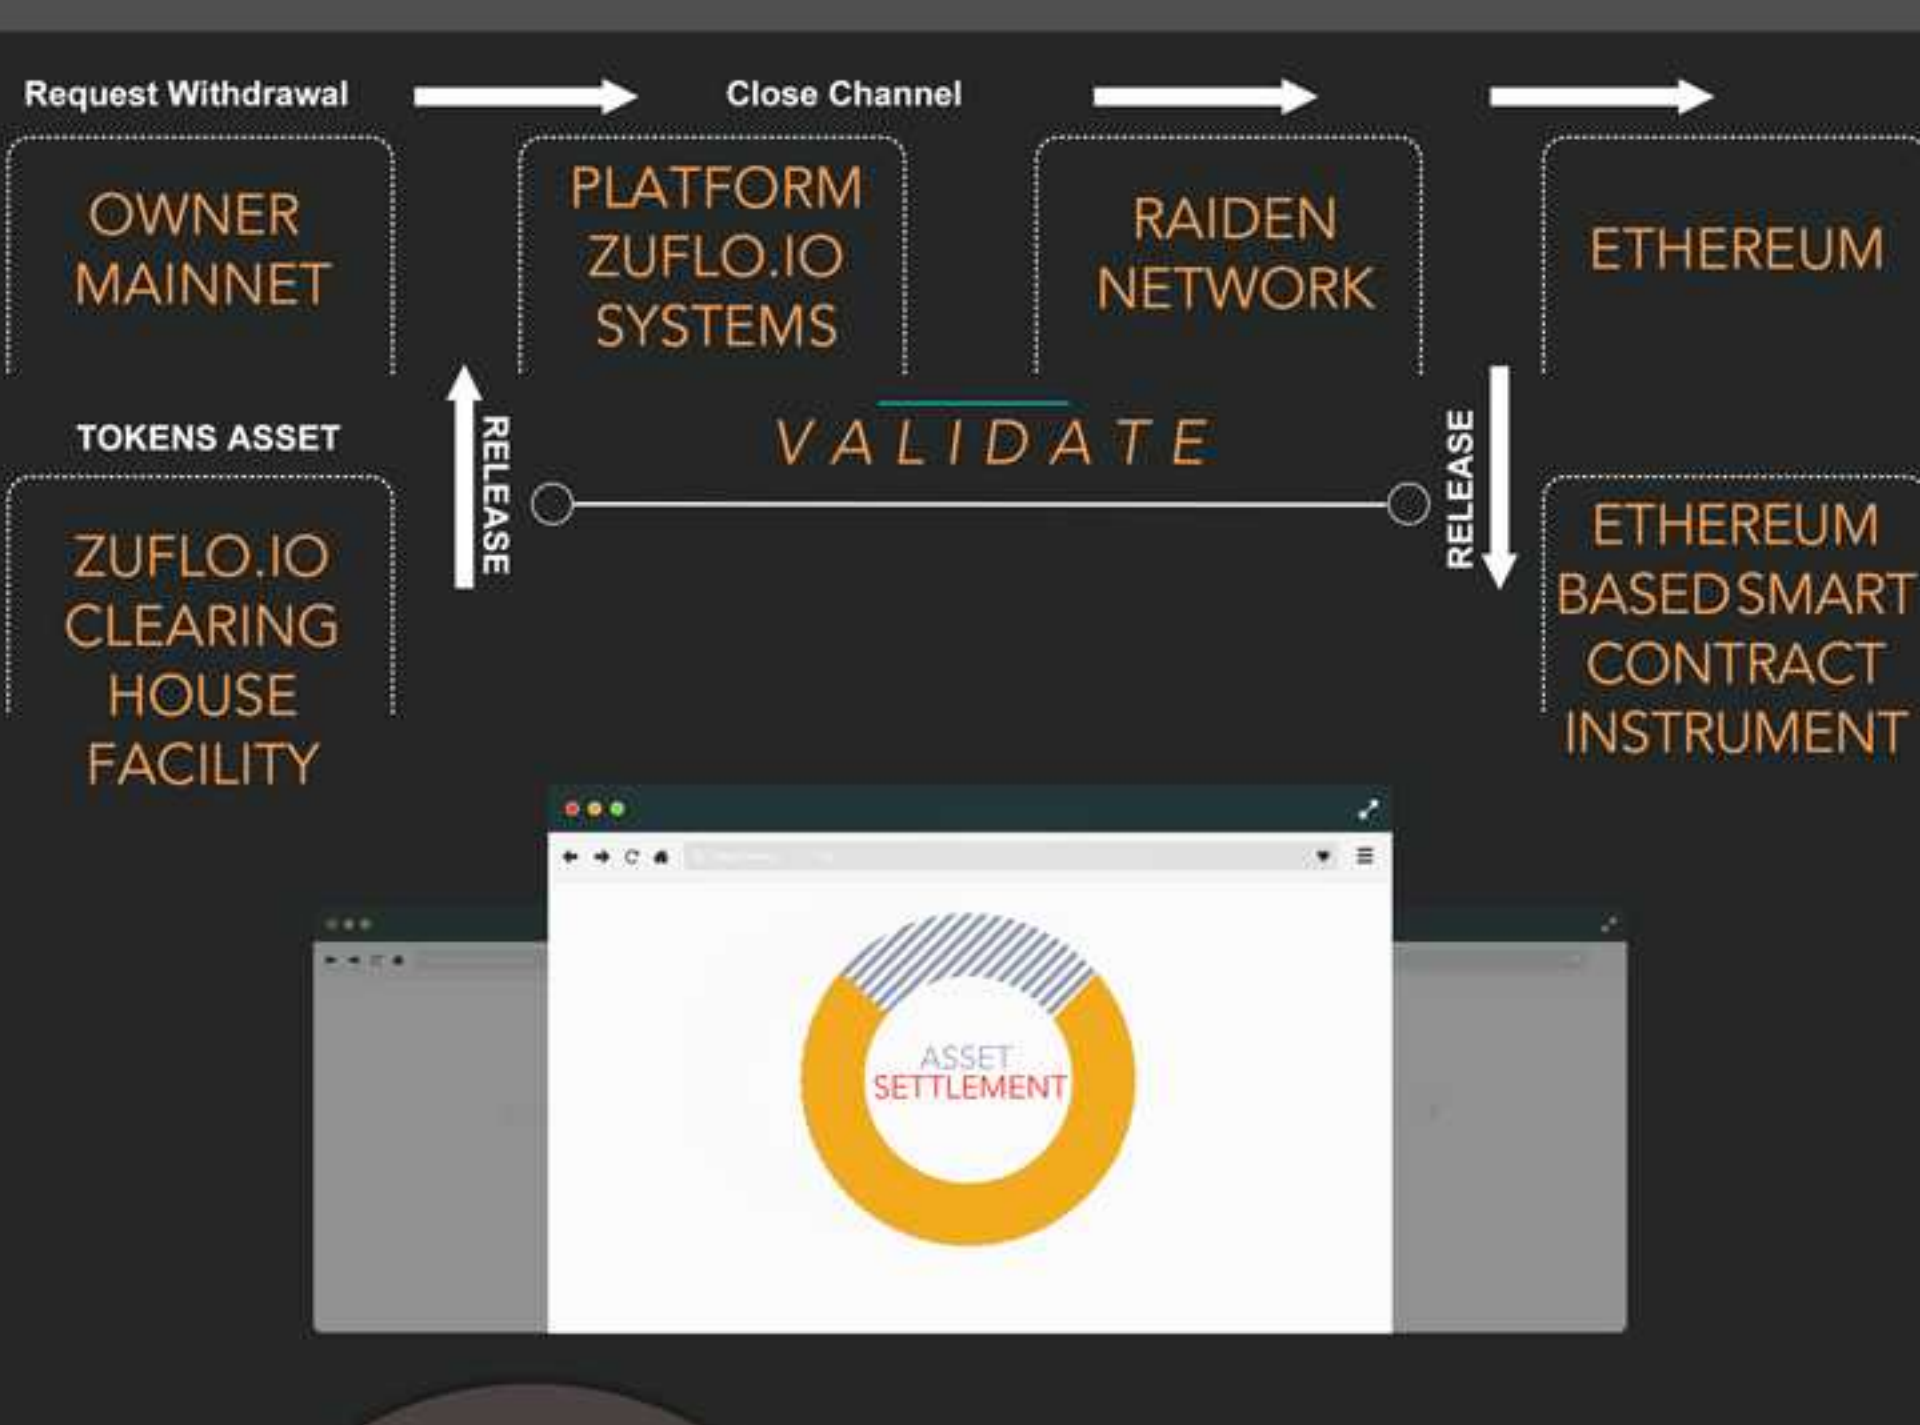

# TRADITIONAL ASSETS

ON RAIDEN NETWORK CRYPTO ASSETS ARE USUALLY ON NETWORK

## ASSET SETTLEMENT

## (INTEGRATION OF LOCAL OFFICES WITH ZUFLO.IO MAIN SYSTEM BY LISK SIDECCHAIN CONCEPT)

FINANCE OPTION FLOW

### Zuflo.io Main System Sidechain with LISK Mainchain